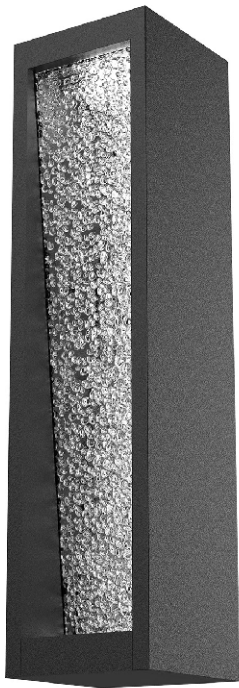

All dimensions are shown in inches unless otherwise stated.

Mounting Method: J-Box Wall Mounted

PRODUCT DESCRIPTION

This clean lined outdoor sconce design casts light downward on both sides through sparkling panels of textured kiln-fused glass. Aluminum construction, marine grade pre-treatment and AAMA 2604 powder coat finishes ensure long lasting beauty in all climates.

The Torrent sconce includes a lifetime warranty to the original purchaser.

PRODUCT SPECIFICATION

Construction: Aluminum Body, With Glass Panels

Finish Options: **AG** **SB** **TB**

Glass Types: Rime Light

Suspension Method: Wall Mount

Weight(lbs.): 10

UL Rating: Outdoor/Wet

Top Diffuser: Closed Metal

Bottom Diffuser: Open Glass

Light Source: LED

Electrical Qty: 1

Wattage (Watts): 4