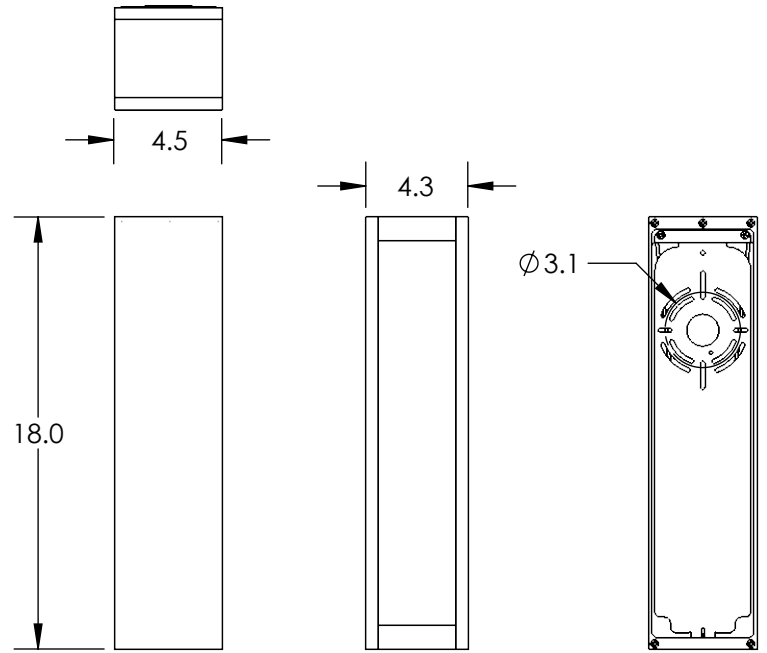

All dimensions are shown in inches unless otherwise stated.

Mounting Method: J-Box Wall Mounted

PRODUCT DESCRIPTION

This clean lined outdoor sconce design casts light downward on both sides through sparkling panels of textured kiln-fused glass. Aluminum construction, marine grade pre-treatment and AAMA 2604 powder coat finishes ensure long lasting beauty in all climates.

The Torrent sconce includes a lifetime warranty to the original purchaser.

PRODUCT SPECIFICATION

Construction: Aluminum Body, With Glass Panels

Finish Options: **AG** **SB** **TB**

Glass Types: Rime Light

Suspension Method: Wall Mount

Weight(lbs.): 10

UL Rating: Outdoor/Wet

Top Diffuser: Closed Metal

Bottom Diffuser: Open Glass

Light Source: LED

Electrical Qty: 1

Wattage (Watts): 4

Notes:

GENERAL NOTES:

Visit studio.hammerton.com to read about our Lifetime Limited Warranty.

All Hammerton fixtures are handcrafted by artisans. Subtle imperfections reflect the mark of the artisan and should be expected in any handcrafted product. Dimensions may vary up to 7/8".